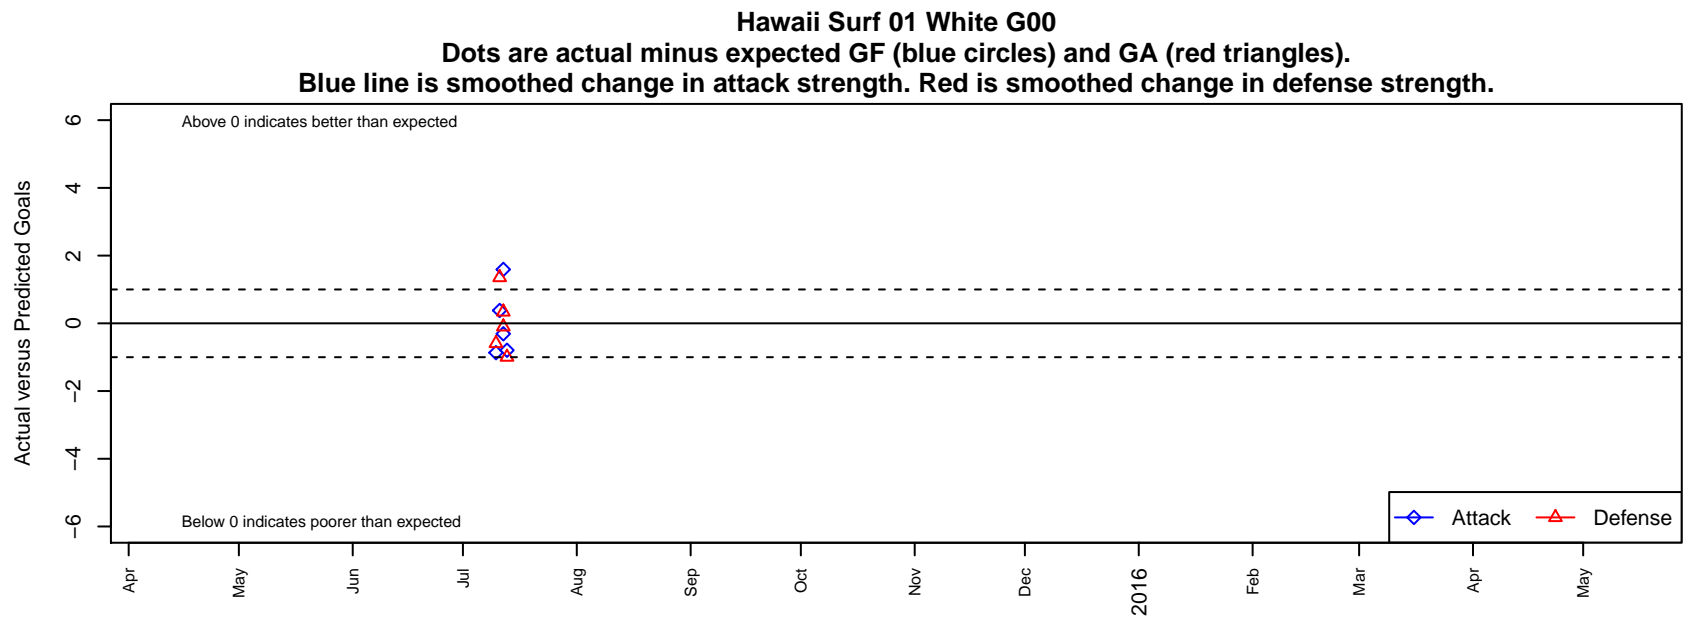

Hawaii Surf 01 White G00

, HI
G00 total strength=1733
attack=35.58 defense=18.14

alt names used:

SURF SC HAWAII SURF HAWAII WHITE 01G

Venues played:

2015 Nike Crossfire Challenge Super Group U'

date	home		away		venue	pred.home	pred.away
2015-07-13	Sparta Premier 01 G00	2	Hawaii Surf 01 White G00	1	2015 Nike Crossfire Challenge Super Grou	1.00	1.80
2015-07-12	Freedom FC Blue G00	0	Hawaii Surf 01 White G00	4	2015 Nike Crossfire Challenge Super Grou	0.34	4.31
2015-07-12	FPSC Fury Black G00	1	Hawaii Surf 01 White G00	4	2015 Nike Crossfire Challenge Super Grou	0.90	2.41
2015-07-11	SSC Shadow A G00	0	Hawaii Surf 01 White G00	2	2015 Nike Crossfire Challenge Super Grou	1.35	1.62
2015-07-10	Eastside FC Red G00	2	Hawaii Surf 01 White G00	1	2015 Nike Crossfire Challenge Super Grou	1.41	1.87